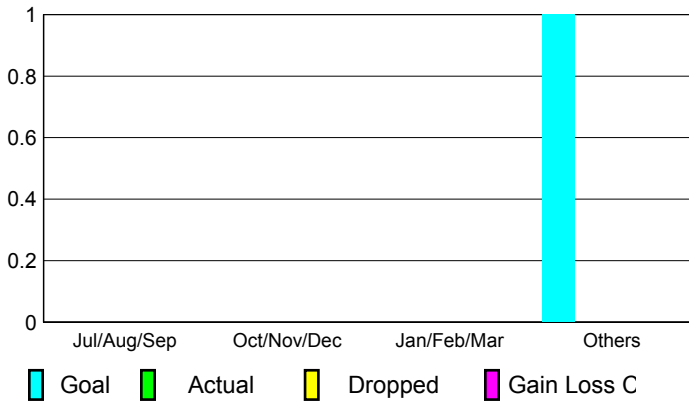

2008-2009 GMT Quarterly Report for District (or Undistricted) **District 110BN**

GMT: **HOWARD PATRICK LEE**

Location: **NETHERLANDS**

GMT CA: **4**

CLUBS

Club Results 2008-2009

Clubs 2007-2008

Month	New Club Goal	Actual New Clubs	Actual Dropped Clubs	Gain/Loss of Clubs	Gain/Loss of Clubs
Jul/Aug/Sep	0	0	0	0	0
Oct/Nov/Dec	0	0	0	0	0
Jan/Feb/Mar	0	0	0	0	0
Apr/May/June	1	0	0	0	0
Totals	1	0	0	0	0

Club Results 2008-2009

Goal, New, Dropped, Gain/Loss

MEMBERSHIP

Membership Results 2008-2009

Membership 2007-2008

Month	Net Memb Goal	Actual New Memb	Actual Dropped Memb	Gain/Loss of Memb	Gain/Loss of Memb
Jul/Aug/Sep	1	16	-37	-21	-4
Oct/Nov/Dec	2	11	-10	1	1
Jan/Feb/Mar	2	0	-13	-13	14
Apr/May/June	15	54	-38	16	15
Totals	20	81	-98	-17	26