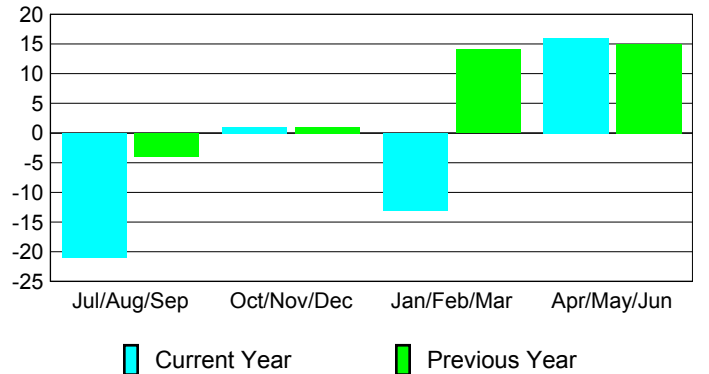

Club Results 2008-2009

Goal, New, Dropped, Gain/Loss

MEMBERSHIP

Membership Results 2008-2009

Membership 2007-2008

Month	Net Memb Goal	Actual New Memb	Actual Dropped Memb	Gain/Loss of Memb	Gain/Loss of Memb
Jul/Aug/Sep	1	16	-37	-21	-4
Oct/Nov/Dec	2	11	-10	1	1
Jan/Feb/Mar	2	0	-13	-13	14
Apr/May/June	15	54	-38	16	15
Totals	20	81	-98	-17	26

Membership Results 2008-2009

Goal, New, Dropped, Gain/Loss

Comparison of Club Gain/Loss

Current Year Compared to the Previous Year

Comparison of Membership Gain/Loss

Current Year Compared to the Previous Year

YTD Status Quo Clubs 2008-2009

Status Quo Clubs Compared to Status Quo Members

Gender Comparison 2008-2009

Jul/Aug/Sep

Oct/Nov/Dec

Jan/Feb/Mar

Apr/May/June

Male