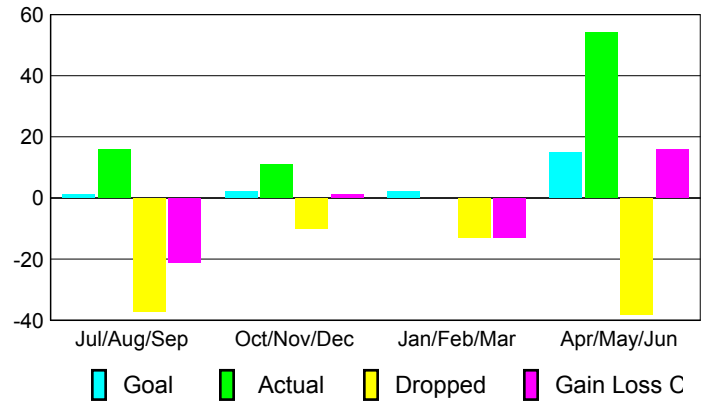

2008-2009 GMT Quarterly Report for District (or Undistricted) **District 110BN**

GMT: **HOWARD PATRICK LEE**

Location: **NETHERLANDS**

GMT CA: **4**

CLUBS

Club Results 2008-2009

Clubs 2007-2008

Month	New Club Goal	Actual New Clubs	Actual Dropped Clubs	Gain/Loss of Clubs	Gain/Loss of Clubs
Jul/Aug/Sep	0	0	0	0	0
Oct/Nov/Dec	0	0	0	0	0
Jan/Feb/Mar	0	0	0	0	0
Apr/May/June	1	0	0	0	0
Totals	1	0	0	0	0

Club Results 2008-2009

Goal, New, Dropped, Gain/Loss

MEMBERSHIP

Membership Results 2008-2009

Membership 2007-2008

Month	Net Memb Goal	Actual New Memb	Actual Dropped Memb	Gain/Loss of Memb	Gain/Loss of Memb
Jul/Aug/Sep	1	16	-37	-21	-4
Oct/Nov/Dec	2	11	-10	1	1
Jan/Feb/Mar	2	0	-13	-13	14
Apr/May/June	15	54	-38	16	15
Totals	20	81	-98	-17	26

Membership Results 2008-2009

Goal, New, Dropped, Gain/Loss

Comparison of Club Gain/Loss

Current Year Compared to the Previous Year

Comparison of Membership Gain/Loss

Current Year Compared to the Previous Year

YTD Status Quo Clubs 2008-2009

Status Quo Clubs Compared to Status Quo Members

Gender Comparison 2008-2009

Jul/Aug/Sep

Oct/Nov/Dec

Jan/Feb/Mar

Apr/May/June

Male